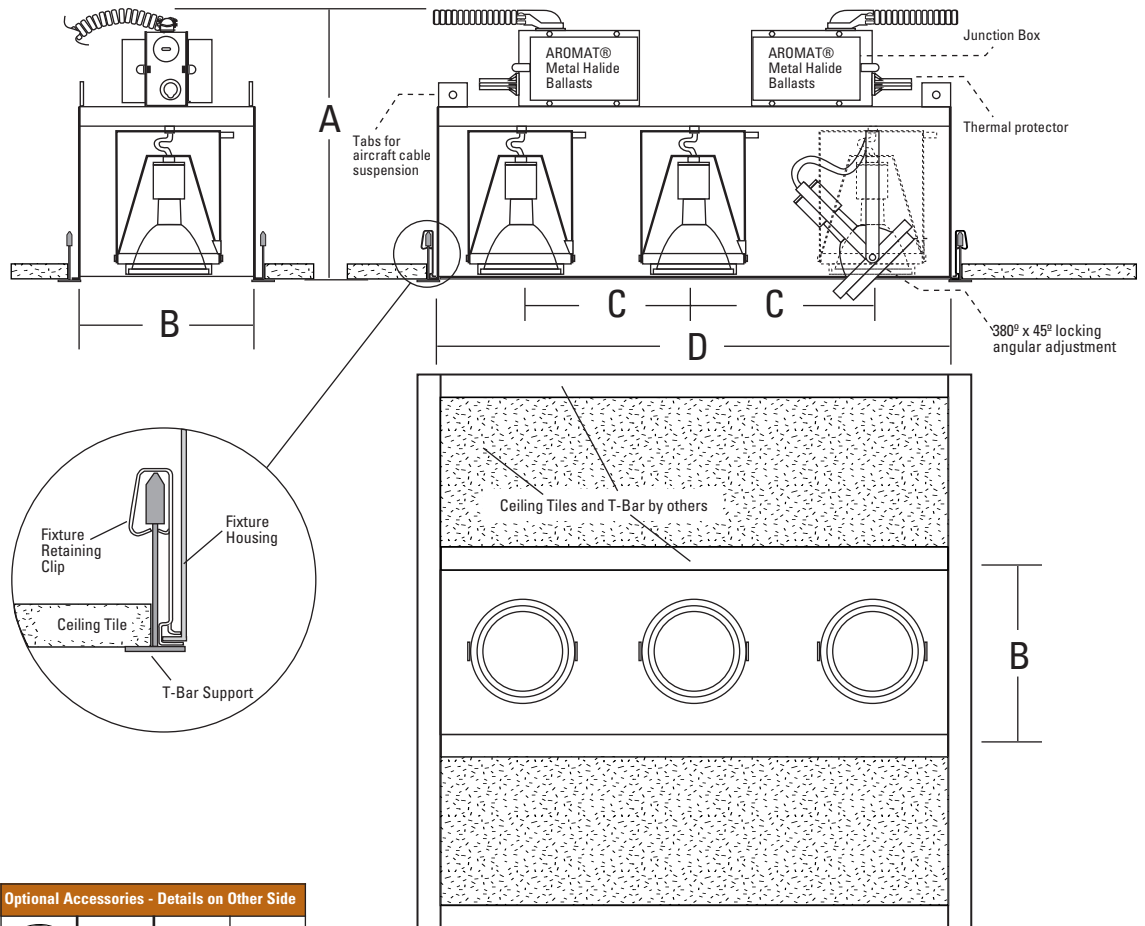

Optional Accessories - Details on Other Side

Other Adders:
CC - Two Circuit

ORDERING EXAMPLE: GR330MH 39 BK YK 120

= Three Light Recessed Combo for Grid Style Ceiling (Open Housing Aperture) - 39 Watt PAR30MH - Black Interior Finish - Regular Yoke Lamp Holder - 120 Volts

A	B	C	D
Overall Height	Overall Width	Lamp Spacing	Overall Length
11.97"	8.01"	7.21"	23.44"

Cat. # / Description	Lamp Wattage	Interior Finish	Lamp Holder	Voltage
GR330MH - 3 Light Recessed Combo for Lay-in Grid Style Ceilings PAR30MH	39 - 39 Watt PAR30MH	BK - Black	YK - Regular Yoke (Standard)	120 - 120 Volt
	70 - 70 Watt PAR30MH	WH - White	RT - Retractable Yoke	277 - 277 Volt
		S - Silver		
		PT - Custom		

SPECIFY - GR330MH

RSA LIGHTING®

RSA LIGHTING LLC 9660 - 9700 TOPANGA CANYON BLVD. CHATSWORTH CA. 91311
TOLL FREE: 800-356-3030 • 818-349-3030 • FAX: 818-349-3031 • www.rsalighting.com
©2003 RSA Lighting LLC All Rights Reserved • Specifications subject to change without notice.